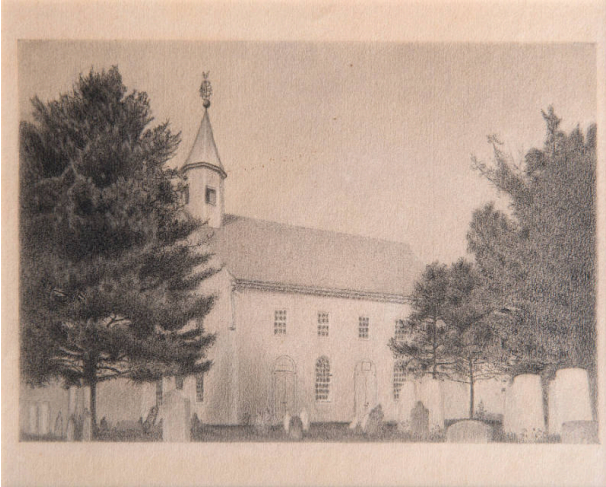

Basic Detail Report

Old Tennent Church

Primary Maker

Unknown Artist

Medium

Graphite on paper

Description

A three-quarter view of a two story, five bay church with a three bay gable end surmounted by a cupola capped with a conical roof and an elaborate rooster shaped

weathervane. The church is partly obscured by trees that appear to its left and right. Tombstones are depicted in the foreground.

Dimensions

6.5 × 9.4 in. (16.5 × 23.9 cm)