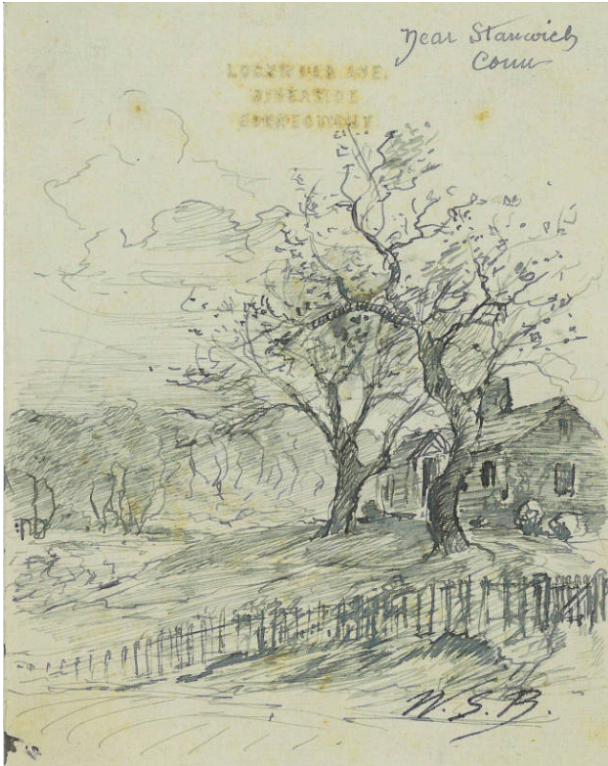

Basic Detail Report

5 × 6.44 in. (12.7 × 16.4 cm)

Cottage and Trees Near Stanwick, Connecticut

Primary Maker

William Savery Bucklin

Medium

Pen and ink on laid paper

Description

A pen and ink drawing on a folded sheet of embossed laid stationery paper, depicting a small Cape Cod style house, with a central chimney stack, and two gnarled trees in front, set atop a small shallow slope with a picket fence in the foreground and the suggestion of trees and brush in the background.

Dimensions